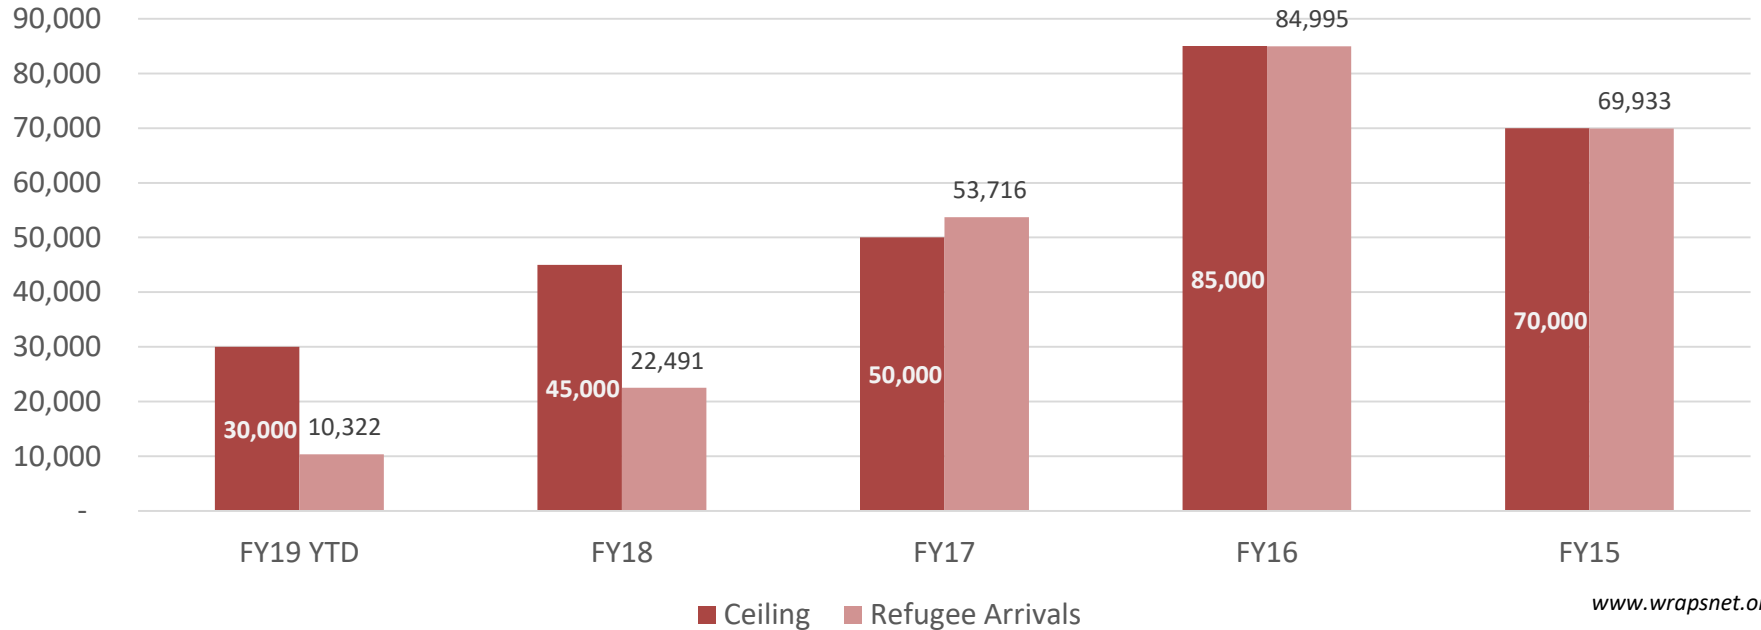

U.S. Refugee Admissions Program